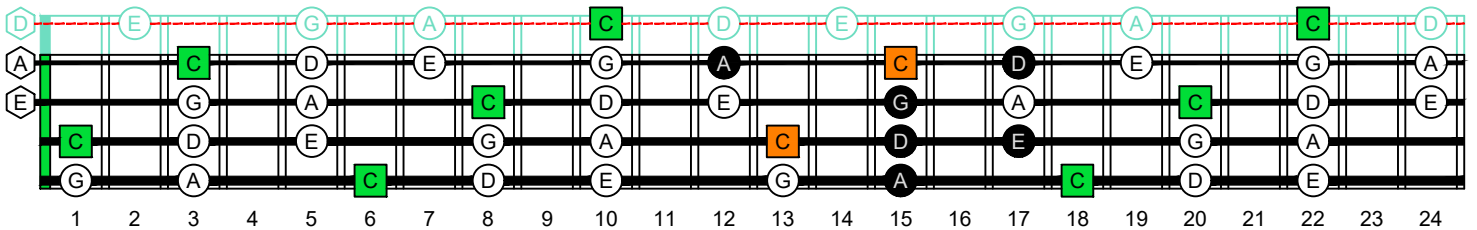

C
 pentatonic major scale
BAF#ED
 octaves
 box shapes
 1-3-1-3
 sweep patterns
 Meshuggah's
 4-string bass tuning
 F B \flat E \flat A \flat

www.cagedoctaves.com

Zon Brookes

BAF#ED octaves (Meshuggah's 4-String Bass Tuning: F B \flat E \flat A \flat) C pentatonic major scale - 3B1:4A1 box shape at 12 (1-3-1-3 sweep pattern)

BAF#ED octaves (Meshuggah's 4-string bass tuning) C pentatonic major scale NOTE NAMES - 3B1:4A1 box shape at 12 (1-3-1-3 sweep pattern)

BAF#ED octaves (Meshuggah's 4-string bass tuning) C pentatonic major scale INTERVALS - 3B1:4A1 box shape at 12 (1-3-1-3 sweep pattern)