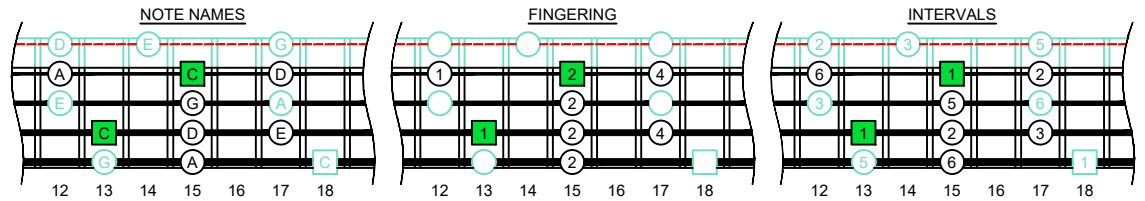

C
 pentatonic major scale
BAF#ED
 octaves
 box shapes
 1-3-1-3
 sweep patterns
 Meshuggah's
 4-string bass tuning
 F B \flat E \flat A \flat

www.cagedoctaves.com

Zon Brookes

BAF#ED octaves (Meshuggah's 4-String Bass Tuning: F B \flat E \flat A \flat) C pentatonic major scale - 3B1:4A1 box shape at 12 (1-3-1-3 sweep pattern)

BAF#ED octaves (Meshuggah's 4-string bass tuning) C pentatonic major scale NOTE NAMES - 3B1:4A1 box shape at 12 (1-3-1-3 sweep pattern)

BAF#ED octaves (Meshuggah's 4-string bass tuning) C pentatonic major scale INTERVALS - 3B1:4A1 box shape at 12 (1-3-1-3 sweep pattern)