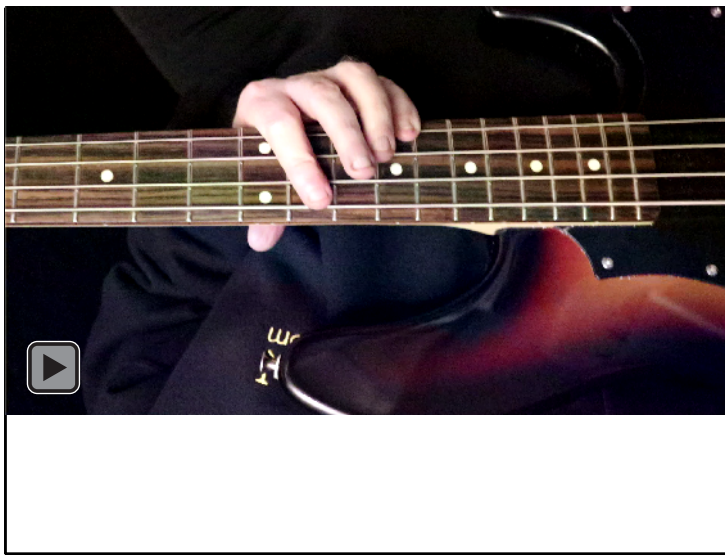

C
 pentatonic major scale
BAF#ED
 octaves
 box shapes
 1-3-1-3
 sweep patterns
 Meshuggah's
 4-string bass tuning
 F B \flat E \flat A \flat

www.cagedoctaves.com

Zon Brookes

BAF#ED octaves (Meshuggah's 4-String Bass Tuning: F B \flat E \flat A \flat) C pentatonic major scale - 3B1:4A1 box shape at 12 (1-3-1-3 sweep pattern)

BAF#ED octaves (Meshuggah's 4-string bass tuning) C pentatonic major scale NOTE NAMES - 3B1:4A1 box shape at 12 (1-3-1-3 sweep pattern)

BAF#ED octaves (Meshuggah's 4-string bass tuning) C pentatonic major scale INTERVALS - 3B1:4A1 box shape at 12 (1-3-1-3 sweep pattern)