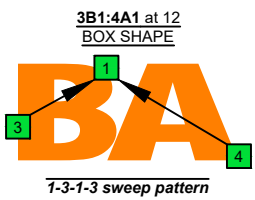

C
 pentatonic major scale
BAF#ED
 octaves
 box shapes
 1-3-1-3
 sweep patterns
 Meshuggah's
 4-string bass tuning
 F B \flat E \flat A \flat

www.cagedoctaves.com

Zon Brookes

BAF#ED octaves (Meshuggah's 4-String Bass Tuning: F B \flat E \flat A \flat) C pentatonic major scale - 3B1:4A1 box shape at 12 (1-3-1-3 sweep pattern)

BAF#ED octaves (Meshuggah's 4-string bass tuning) C pentatonic major scale NOTE NAMES - 3B1:4A1 box shape at 12 (1-3-1-3 sweep pattern)

BAF#ED octaves (Meshuggah's 4-string bass tuning) C pentatonic major scale INTERVALS - 3B1:4A1 box shape at 12 (1-3-1-3 sweep pattern)