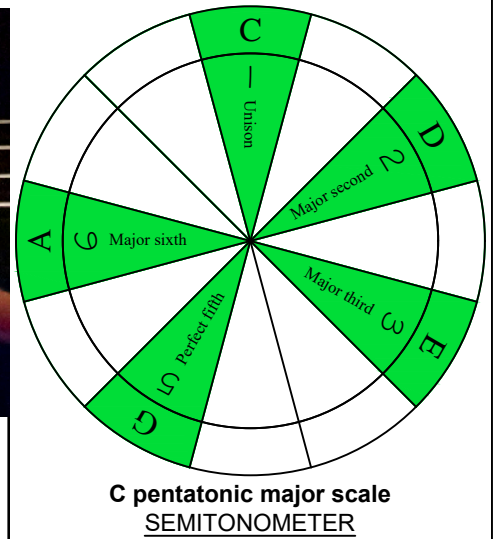

C
 pentatonic major scale
BAF#ED
 octaves
 box shapes
 1-3-1-3
 sweep patterns
 Meshuggah's
 4-string bass tuning
 F B \flat E \flat A \flat

www.cagedoctaves.com

Zon Brookes

BAF#ED octaves (Meshuggah's 4-String Bass Tuning: F B \flat E \flat A \flat) C pentatonic major scale - 3B1:4A1 box shape at 12 (1-3-1-3 sweep pattern)

BAF#ED octaves (Meshuggah's 4-string bass tuning) C pentatonic major scale NOTE NAMES - 3B1:4A1 box shape at 12 (1-3-1-3 sweep pattern)

BAF#ED octaves (Meshuggah's 4-string bass tuning) C pentatonic major scale INTERVALS - 3B1:4A1 box shape at 12 (1-3-1-3 sweep pattern)